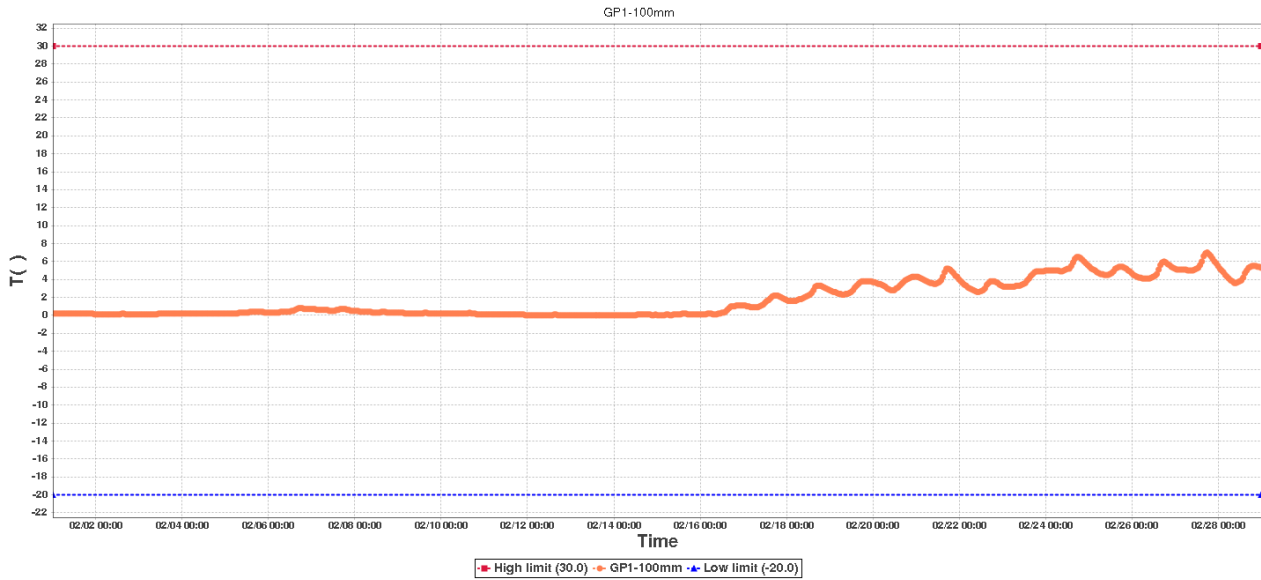

# Ground Probe-1 Data Log

## Device Information

Device ID:	92173854970390518869	Device SUB-ID:	0
Device Name:	Ground Probe-1	Device Model:	RCW-600WiFi

## GP1-100mmSummary

High limit:	30.0	Start Time:	2021/02/01 00:08:45(GMT+00:00)
Low limit:	-20.0	End Time:	2021/02/28 23:49:30(GMT+00:00)
Max:	7.0	Data Points:	670
Min:	0.0		
Average:	1.8		