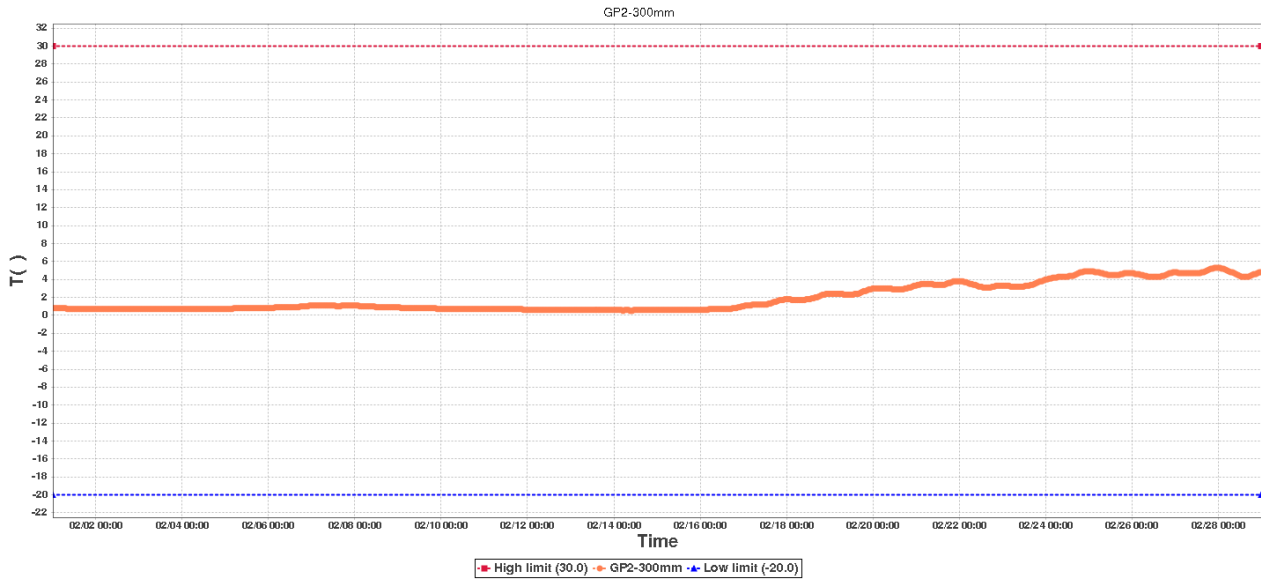

Data List

Logging Time	GP1-100mm	GP2-300mm	Description
	T( )	T( )	
2021/02/28 23:49:30(GMT+00:00)	5.3	4.8	
2021/02/28 22:49:35(GMT+00:00)	5.4	4.8	
2021/02/28 21:49:41(GMT+00:00)	5.4	4.7	
2021/02/28 20:49:47(GMT+00:00)	5.5	4.6	
2021/02/28 19:49:52(GMT+00:00)	5.5	4.6	
2021/02/28 18:49:58(GMT+00:00)	5.5	4.5	
2021/02/28 17:50:03(GMT+00:00)	5.4	4.4	
2021/02/28 16:50:09(GMT+00:00)	5.3	4.3	
2021/02/28 15:50:14(GMT+00:00)	5.0	4.3	
2021/02/28 14:50:20(GMT+00:00)	4.7	4.3	
2021/02/28 13:50:26(GMT+00:00)	4.2	4.3	
2021/02/28 12:50:31(GMT+00:00)	3.9	4.3	
2021/02/28 11:50:37(GMT+00:00)	3.8	4.4	
2021/02/28 10:50:42(GMT+00:00)	3.7	4.5	
2021/02/28 09:50:48(GMT+00:00)	3.6	4.6	
2021/02/28 08:50:53(GMT+00:00)	3.6	4.7	
2021/02/28 07:50:58(GMT+00:00)	3.8	4.8	
2021/02/28 06:51:03(GMT+00:00)	3.9	4.8	
2021/02/28 05:51:09(GMT+00:00)	4.1	4.9	
2021/02/28 04:51:13(GMT+00:00)	4.3	5.0	
2021/02/28 03:51:18(GMT+00:00)	4.5	5.1	
2021/02/28 02:51:24(GMT+00:00)	4.8	5.2	
2021/02/28 01:51:30(GMT+00:00)	5.0	5.2	
2021/02/28 00:51:35(GMT+00:00)	5.2	5.3	
2021/02/27 23:51:41(GMT+00:00)	5.5	5.3	
2021/02/27 22:51:46(GMT+00:00)	5.8	5.3	
2021/02/27 21:51:50(GMT+00:00)	6.0	5.3	
2021/02/27 20:51:56(GMT+00:00)	6.3	5.2	
2021/02/27 19:52:01(GMT+00:00)	6.6	5.2	
2021/02/27 18:52:07(GMT+00:00)	6.8	5.1	
2021/02/27 17:52:12(GMT+00:00)	7.0	5.0	
2021/02/27 16:52:16(GMT+00:00)	6.9	4.9	
2021/02/27 15:52:22(GMT+00:00)	6.6	4.8	
2021/02/27 14:52:27(GMT+00:00)	6.0	4.8	
2021/02/27 13:52:33(GMT+00:00)	5.6	4.7	
2021/02/27 12:52:39(GMT+00:00)	5.3	4.7